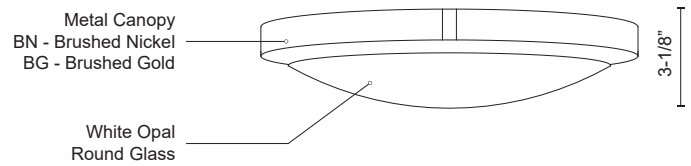

FLOYD
501122-5CCT
 FLUSH MOUNT

PROJECT

501122-LED-5CCT
 Brushed Nickel

501122BG-LED-5CCT
 Brushed Gold

SPECIFICATION DETAILS

Fixture Dimensions	D17" x H3-1/8"
Light Source	AC LED Module
Wattage	24W
Total Lumens	2125lm
Delivered Lumens	BG-1323lm; BN-1338lm;
Voltage	120V
Color Temperature	Selectable CCT 2700K/3000K/3500K/4000K/5000K
CRI (Ra)	90CRI
LED Rated Life	50,000 hours
Dimming	100% - 10%, ELV Dimmer (Not Included)
Glass Details	Opal Glass
Location	Dry
Illumination Direction	Downlight
Mounting Style	All Orientation; Ceiling and Wall;
CEC Title 24 JA8	Yes, JA8-2022
Paint Finish	BG01; BN01;

* For custom options, consult factory for details.

* For warranty information, please visit www.kuzcolighting.com/warranty

DESCRIPTION

Single LED flush mount ceiling fixture with round white opal glass. Metal details in brushed nickel & brushed gold finish, and is equipped with our powerful 120V AC LED technology